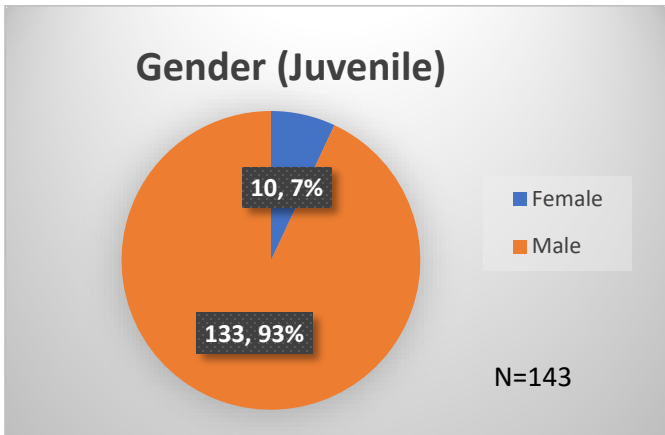

**Daily Data Dashboard – October 20, 2023**  
**Demographics for JTDC Population**  
**Friday Morning Midnight Count**

Total # of probation Involved youth<sup>1</sup>: 1,307

<sup>1</sup> Probation Active: Any youth who is pending sentencing with an active social history, has been formally placed on probation or supervision with Cook County Juvenile Probation on the date of the report.