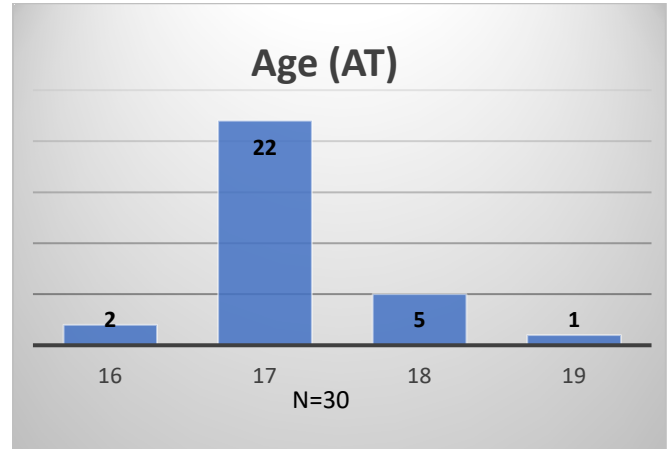

**Daily Data Dashboard – October 20, 2023**  
**Demographics for JTDC Population**  
**Friday Morning Midnight Count**

Total # of probation Involved youth<sup>1</sup>: 1,307

<sup>1</sup> Probation Active: Any youth who is pending sentencing with an active social history, has been formally placed on probation or supervision with Cook County Juvenile Probation on the date of the report.

**Daily Data Dashboard – October 20, 2023**  
**Demographics for JTDC Population**  
**Friday Morning Midnight Count**