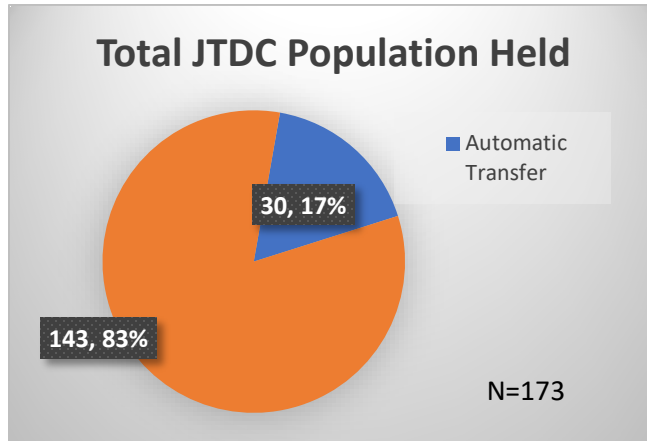

**Daily Data Dashboard – October 20, 2023**  
**Demographics for JTDC Population**  
**Friday Morning Midnight Count**

Total # of probation Involved youth<sup>1</sup>: 1,307

<sup>1</sup> Probation Active: Any youth who is pending sentencing with an active social history, has been formally placed on probation or supervision with Cook County Juvenile Probation on the date of the report.