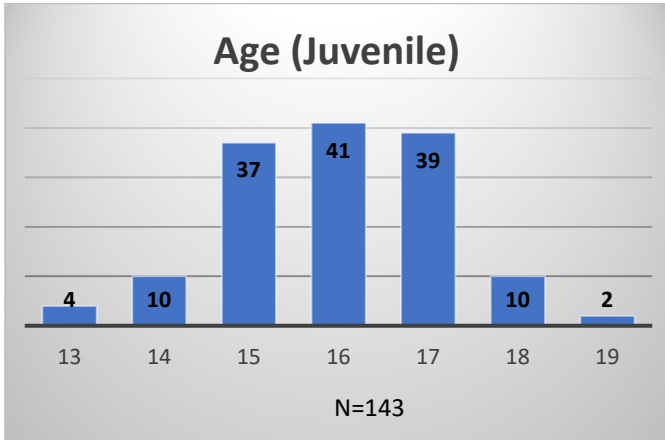

**Daily Data Dashboard – October 20, 2023**  
**Demographics for JTDC Population**  
**Friday Morning Midnight Count**

Total # of probation Involved youth<sup>1</sup>: 1,307

<sup>1</sup> Probation Active: Any youth who is pending sentencing with an active social history, has been formally placed on probation or supervision with Cook County Juvenile Probation on the date of the report.

**Daily Data Dashboard – October 20, 2023**  
**Demographics for JTDC Population**  
**Friday Morning Midnight Count**