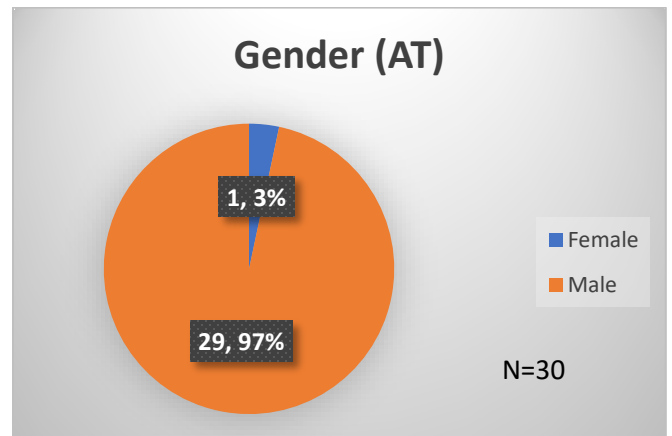

**Daily Data Dashboard – October 20, 2023**  
**Demographics for JTDC Population**  
**Friday Morning Midnight Count**

Total # of probation Involved youth<sup>1</sup>: 1,307

<sup>1</sup> Probation Active: Any youth who is pending sentencing with an active social history, has been formally placed on probation or supervision with Cook County Juvenile Probation on the date of the report.

**Daily Data Dashboard – October 20, 2023**  
**Demographics for JTDC Population**  
**Friday Morning Midnight Count**